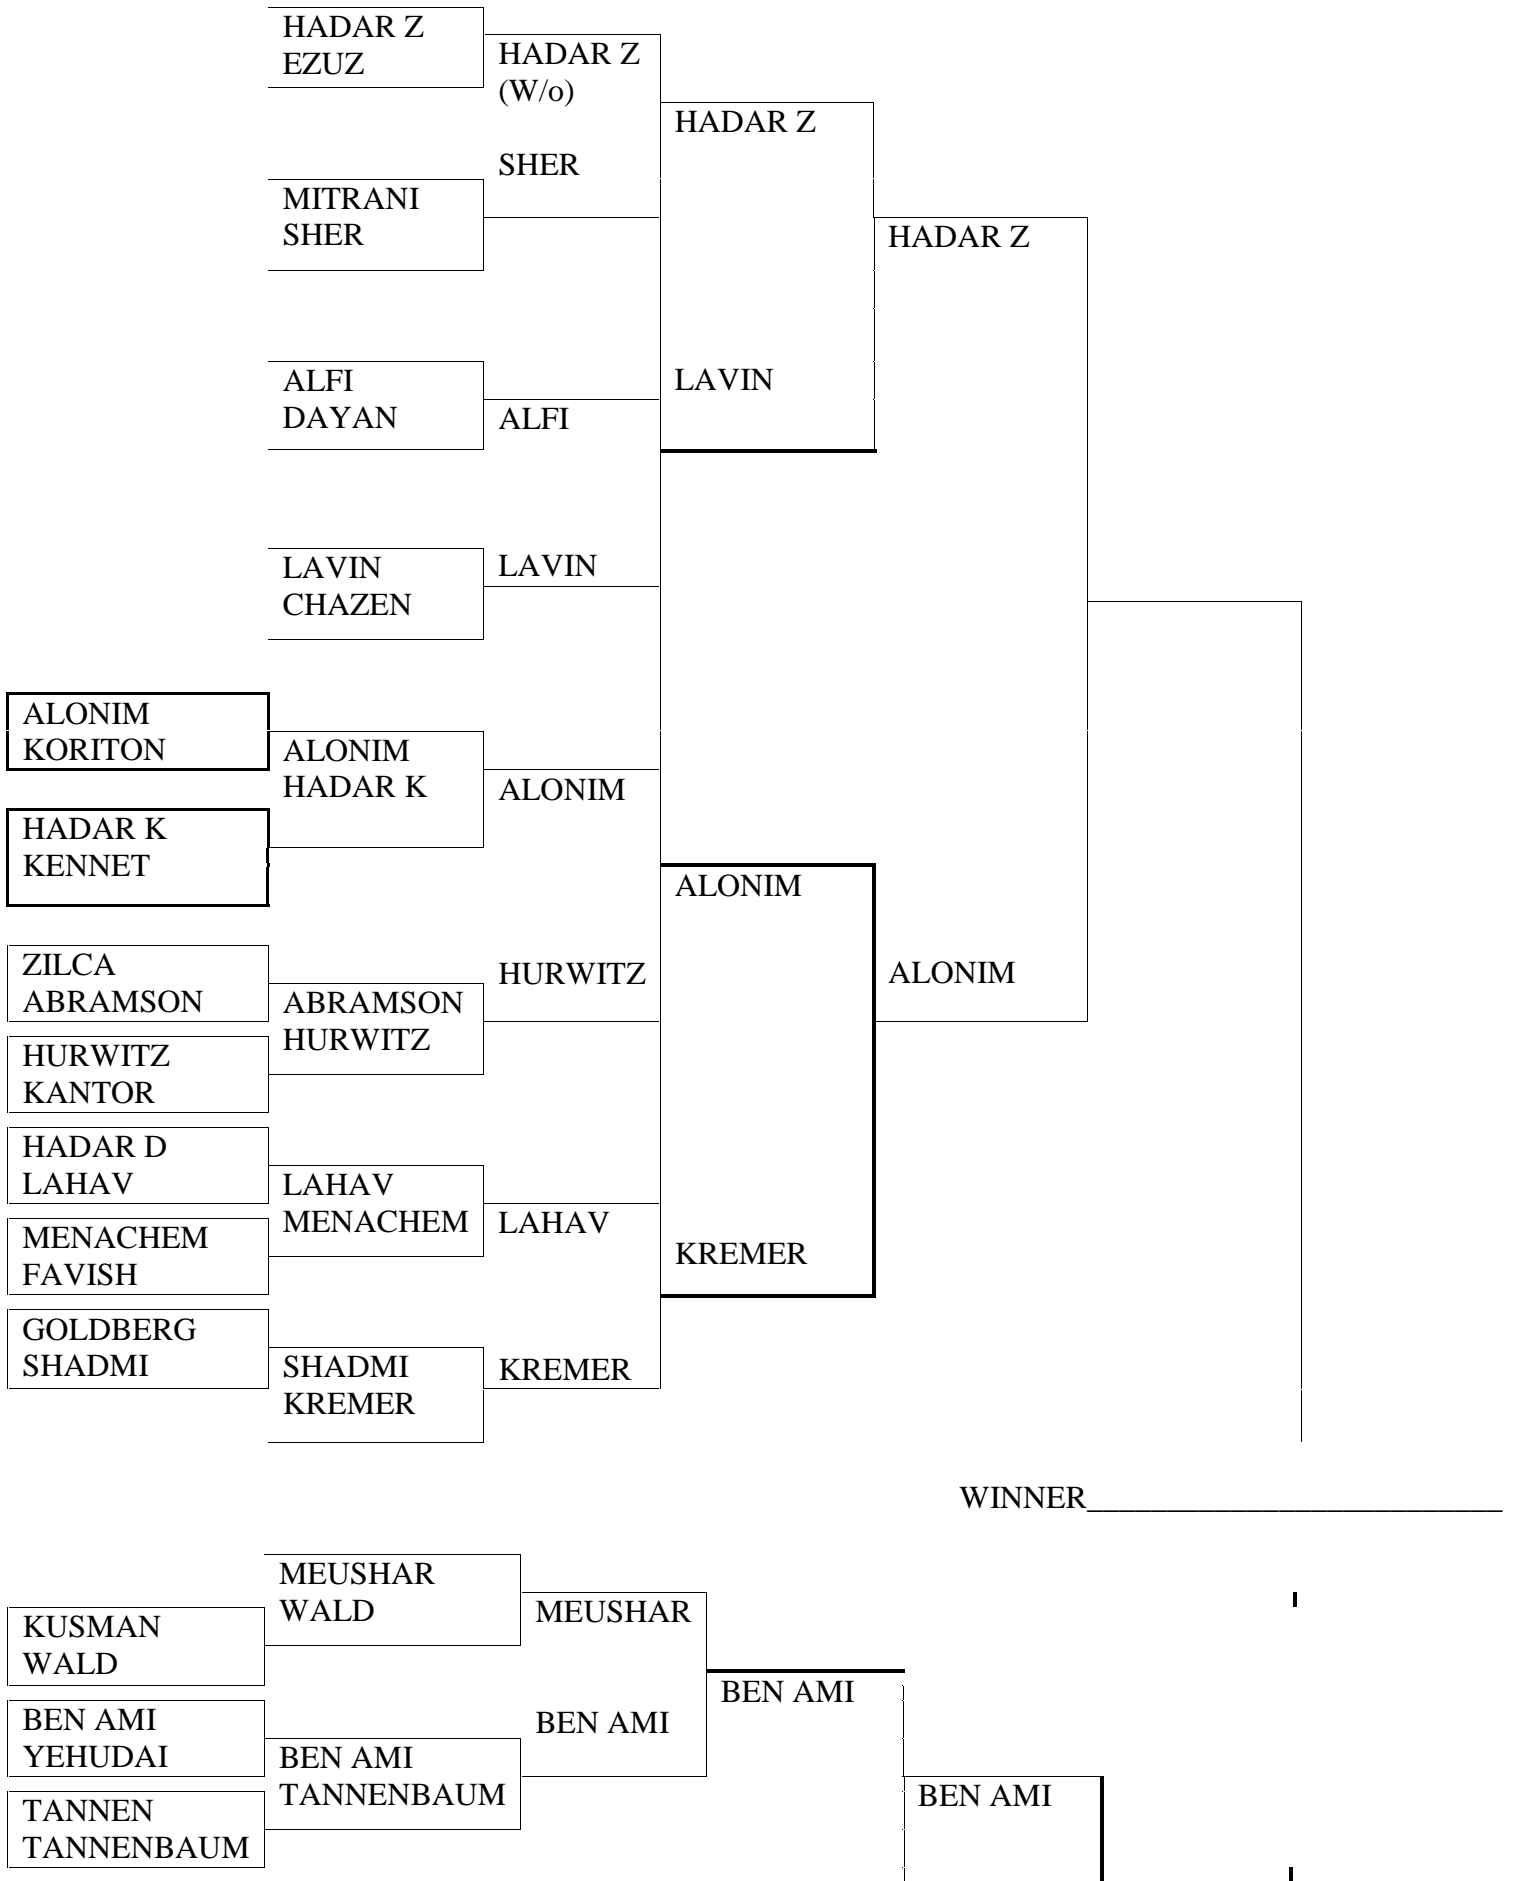

PRESIDENTS SINGLES 2017 – MENS DRAW

DATE	TIME	GAMES	VENUE	
22.4	14:30	33 - 36	RAANANA	
	17:00	9 - 15 18 - 22 23 - 25	RAMAT GAN RAANANA HAIFA	
29/4	17:00	37 - 40 41 - 44 45 - 48	KIRYAT ONO RAMAT GAN RAANANA	
6/5	17:00	49 - 52 53 - 56	RAMAT GAN RAANANA	
13/5	17:00	57 - 60	RAANANA	
20/5	14:30	61 - 62	RAMAT GAN	
	17:00	FINAL		

LOSERS OF EARLY SESSION MUST MARK THE GAMES OF THE LATER SESSIONS REGARDLESS OF THEIR GENDER
PLEASE NOTE: IN CASE OF INCLEMENT WEATHER, SEMI FINALS AND FINALS CAN BE POSTPONED TO 27/5.

I

	VENUE	GAMES	TIME	DATE
	RAANANA	33 - 36	14:30	22.4
	RAMAT GAN	9 - 15	17:00	
	RAANANA	18 - 22		
	HAIFA	23 - 25		
	KIRYAT ONO	37 - 40	17:00	29/4
	RAMAT GAN	41 - 44		
	RAANANA	45 - 48		
	RAMAT GAN	49 - 52	17:00	6/5
	RAANANA	53 - 56		
	RAANANA	57 - 60	17:00	13/5
	RAMAT GAN	61 - 62	14:30	20/5
		FINAL	17:00	