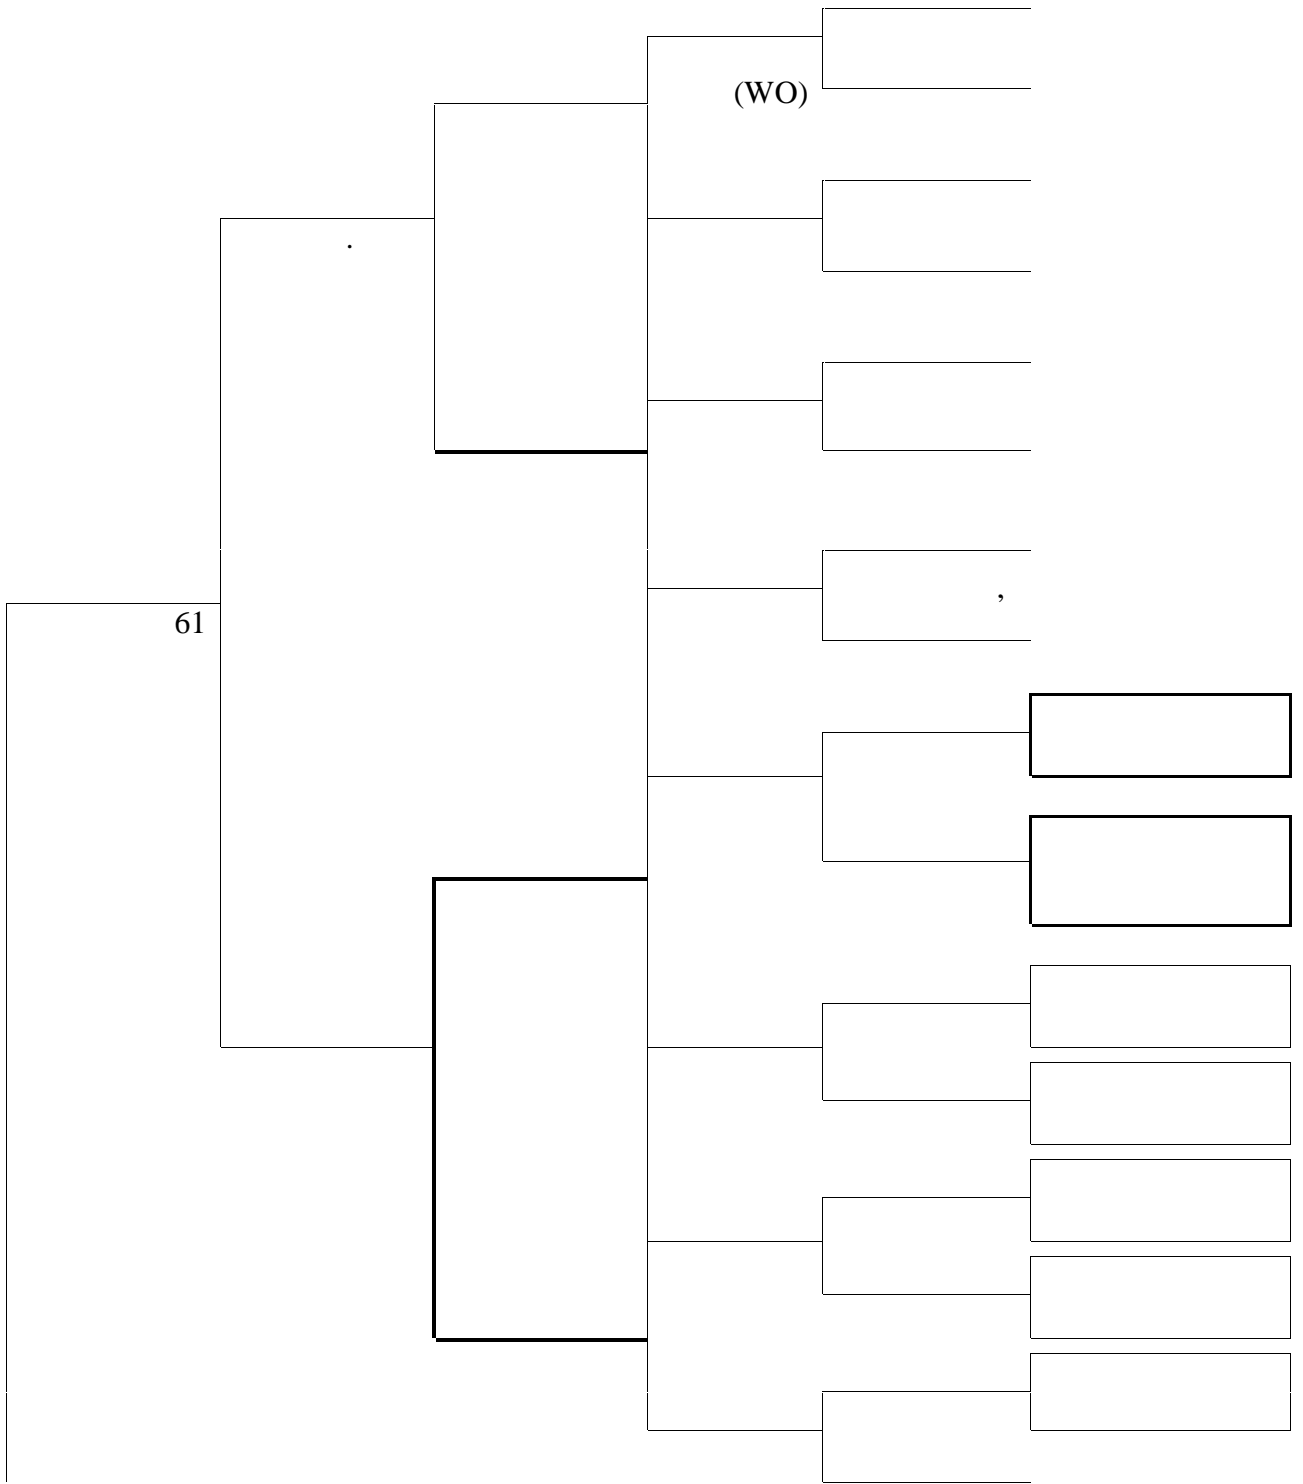

PRESIDENTS SINGLES 2017 – MENS DRAW

DATE	TIME	GAMES	VENUE	
22.4	14:30	33 - 36	RAANANA	
	17:00	9 - 15 18 - 22 23 - 25	RAMAT GAN RAANANA HAIFA	
29/4	17:00	37 - 40 41 - 44 45 - 48	KIRYAT ONO RAMAT GAN RAANANA	
6/5	17:00	49 - 52 53 - 56	RAMAT GAN RAANANA	
13/5	17:00	57 - 60	RAANANA	
20/5	14:30	61 - 62	RAMAT GAN	
	17:00	FINAL		

LOSERS OF EARLY SESSION MUST MARK THE GAMES OF THE LATER SESSIONS REGARDLESS OF THEIR GENDER
PLEASE NOTE: IN CASE OF INCLEMENT WEATHER, SEMI FINALS AND FINALS CAN BE POSTPONED TO 27/5.

I

	VENUE	GAMES	TIME	DATE
	RAANANA	33 - 36	14:30	22.4
	RAMAT GAN	9 - 15	17:00	
	RAANANA	18 - 22		
	HAIFA	23 - 25		
	KIRYAT ONO	37 - 40	17:00	29/4
	RAMAT GAN	41 - 44		
	RAANANA	45 - 48		
	RAMAT GAN	49 - 52	17:00	6/5
	RAANANA	53 - 56		
	RAANANA	57 - 60	17:00	13/5
	RAMAT GAN	61 - 62	14:30	20/5
		FINAL	17:00	