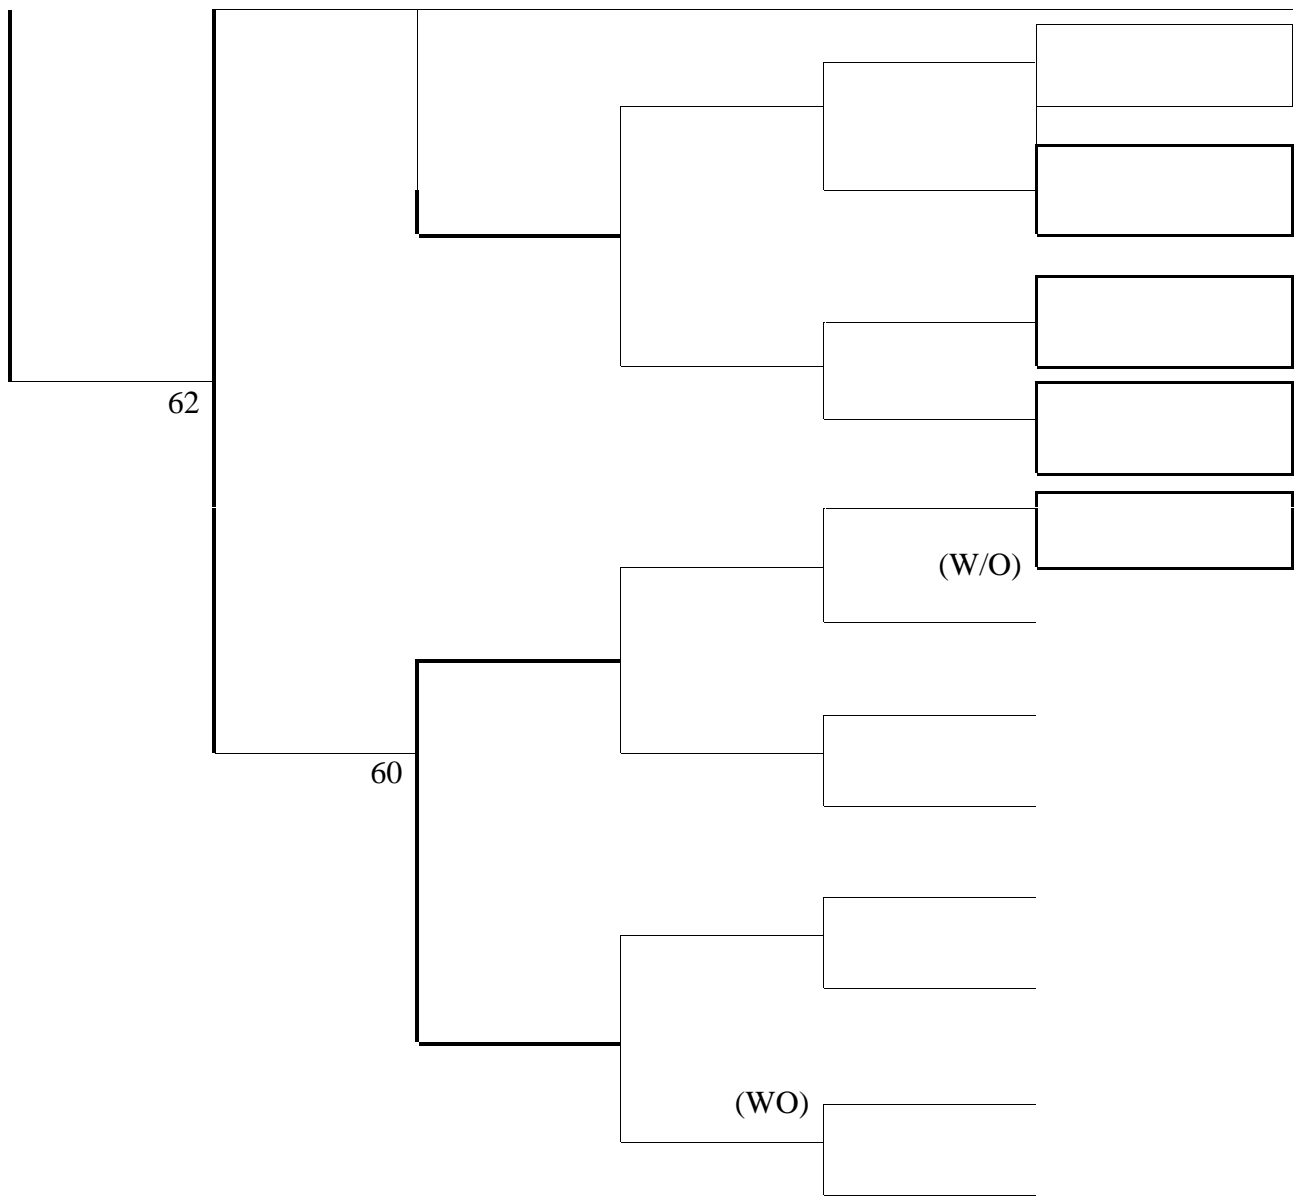

PRESIDENTS SINGLES 2017 – MENS DRAW

DATE	TIME	GAMES	VENUE	
22.4	14:30	33 - 36	RAANANA	
	17:00	9 - 15 18 - 22 23 - 25	RAMAT GAN RAANANA HAIFA	
29/4	17:00	37 - 40 41 - 44 45 - 48	KIRYAT ONO RAMAT GAN RAANANA	
6/5	17:00	49 - 52 53 - 56	RAMAT GAN RAANANA	
13/5	17:00	57 - 60	RAANANA	
20/5	14:30	61 - 62	RAMAT GAN	
	17:00	FINAL		

LOSERS OF EARLY SESSION MUST MARK THE GAMES OF THE LATER SESSIONS REGARDLESS OF THEIR GENDER
PLEASE NOTE: IN CASE OF INCLEMENT WEATHER, SEMI FINALS AND FINALS CAN BE POSTPONED TO 27/5.

I

	VENUE	GAMES	TIME	DATE
	RAANANA	33 - 36	14:30	22.4
	RAMAT GAN	9 - 15	17:00	
	RAANANA	18 - 22		
	HAIFA	23 - 25		
	KIRYAT ONO	37 - 40	17:00	29/4
	RAMAT GAN	41 - 44		
	RAANANA	45 - 48		
	RAMAT GAN	49 - 52	17:00	6/5
	RAANANA	53 - 56		
	RAANANA	57 - 60	17:00	13/5
	RAMAT GAN	61 - 62	14:30	20/5
		FINAL	17:00	